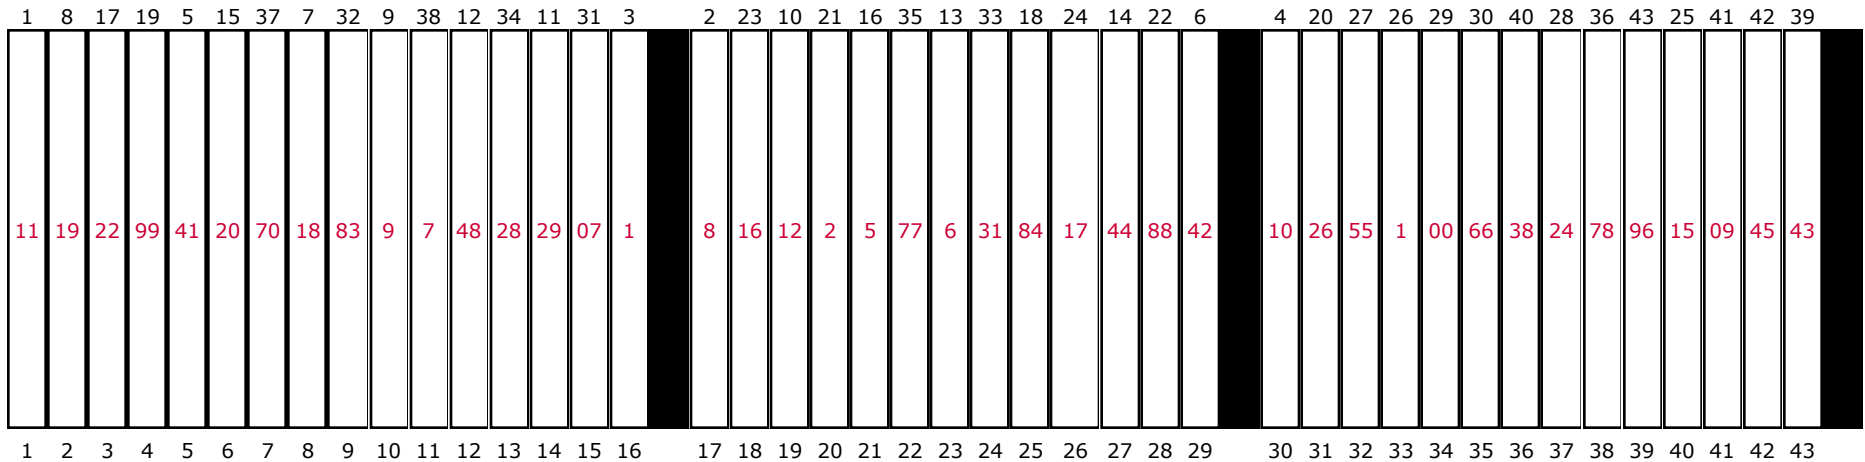

Richmond International Raceway

May 2008

Start
-
Finish
Line

Cars travel in this direction

Richmond International Raceway

May 2008

Qualifying Position	Car Number	Driver	Pit Stall
1	11	Denny Hamlin	1
2	8	Mark Martin	17
3	1	Martin Truex Jr	16
4	10	Patrick Carpentier	30
5	41	Reed Sorenson	5
6	42	Juan Pablo Montoya	29
7	18	Kyle Busch	8
8	19	Elliott Sadler	2
9	9	Kasey Kahne	10
10	12	Ryan Newman	19
11	29	Kevin Harvick	14
12	48	Jimmie Johnson	12
13	6	David Ragan	23
14	44	David Reutiman	27
15	20	Tony Stewart	6
16	5	Casey Mears	21
17	22	Dave Blaney	3
18	84	A J Allmendinger	25
19	99	Carl Edwards	4
20	26	Jamie McMurray	31
21	2	Kurt Busch	20

Qualifying Position	Car Number	Driver	Pit Stall
22	88	Dale Earnhardt Jr	28
23	16	Greg Biffle	18
24	17	Matt Kenseth	26
25	15	Paul Menard	40
26	1	Regan Smith	33
27	55	Michael Waltrip	32
28	24	Jeff Gordon	37
29	00	Michael McDowell	34
30	66	Scott Riggs	35
31	07	Clint Bowyer	15
32	83	Brivan Vickers	9
33	31	Jeff Burton	24
34	28	Travis Kvapil	13
35	77	Sam Hornish Jr.	22
36	78	Joe Nemechek	38
37	70	Johnny Sauter	7
38	7	Matt Crafton	11
39	43	Bobby Labonte	43
40	38	David Gilliland	36
41	09	Sterling Marlin	41
42	45	Kyle Petty	42
43	96	JJ Yeley	39